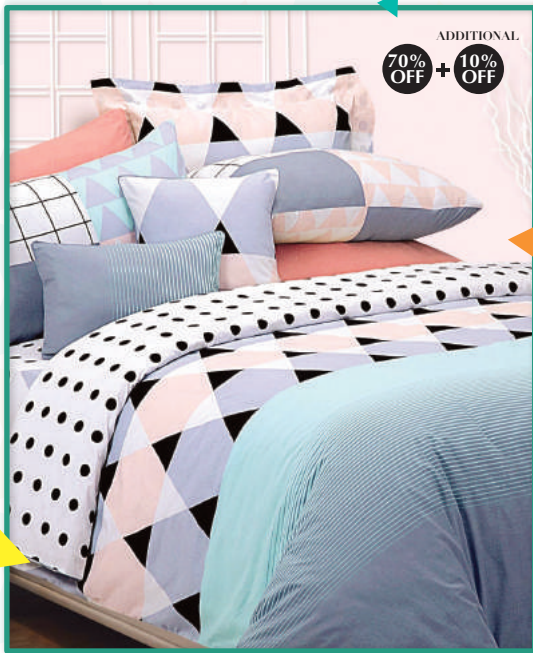

MY LITTLE PONY
Equestria Girls Flash Sentry and
Twilight Sparkle Figure Pack
RM85 NP RM178.90

AKEMI

Impression Artistry Collection

- 100% Cotton
- 350 Thread Count

Fitted Sheet Set/Comforter Set (Super Single – King)